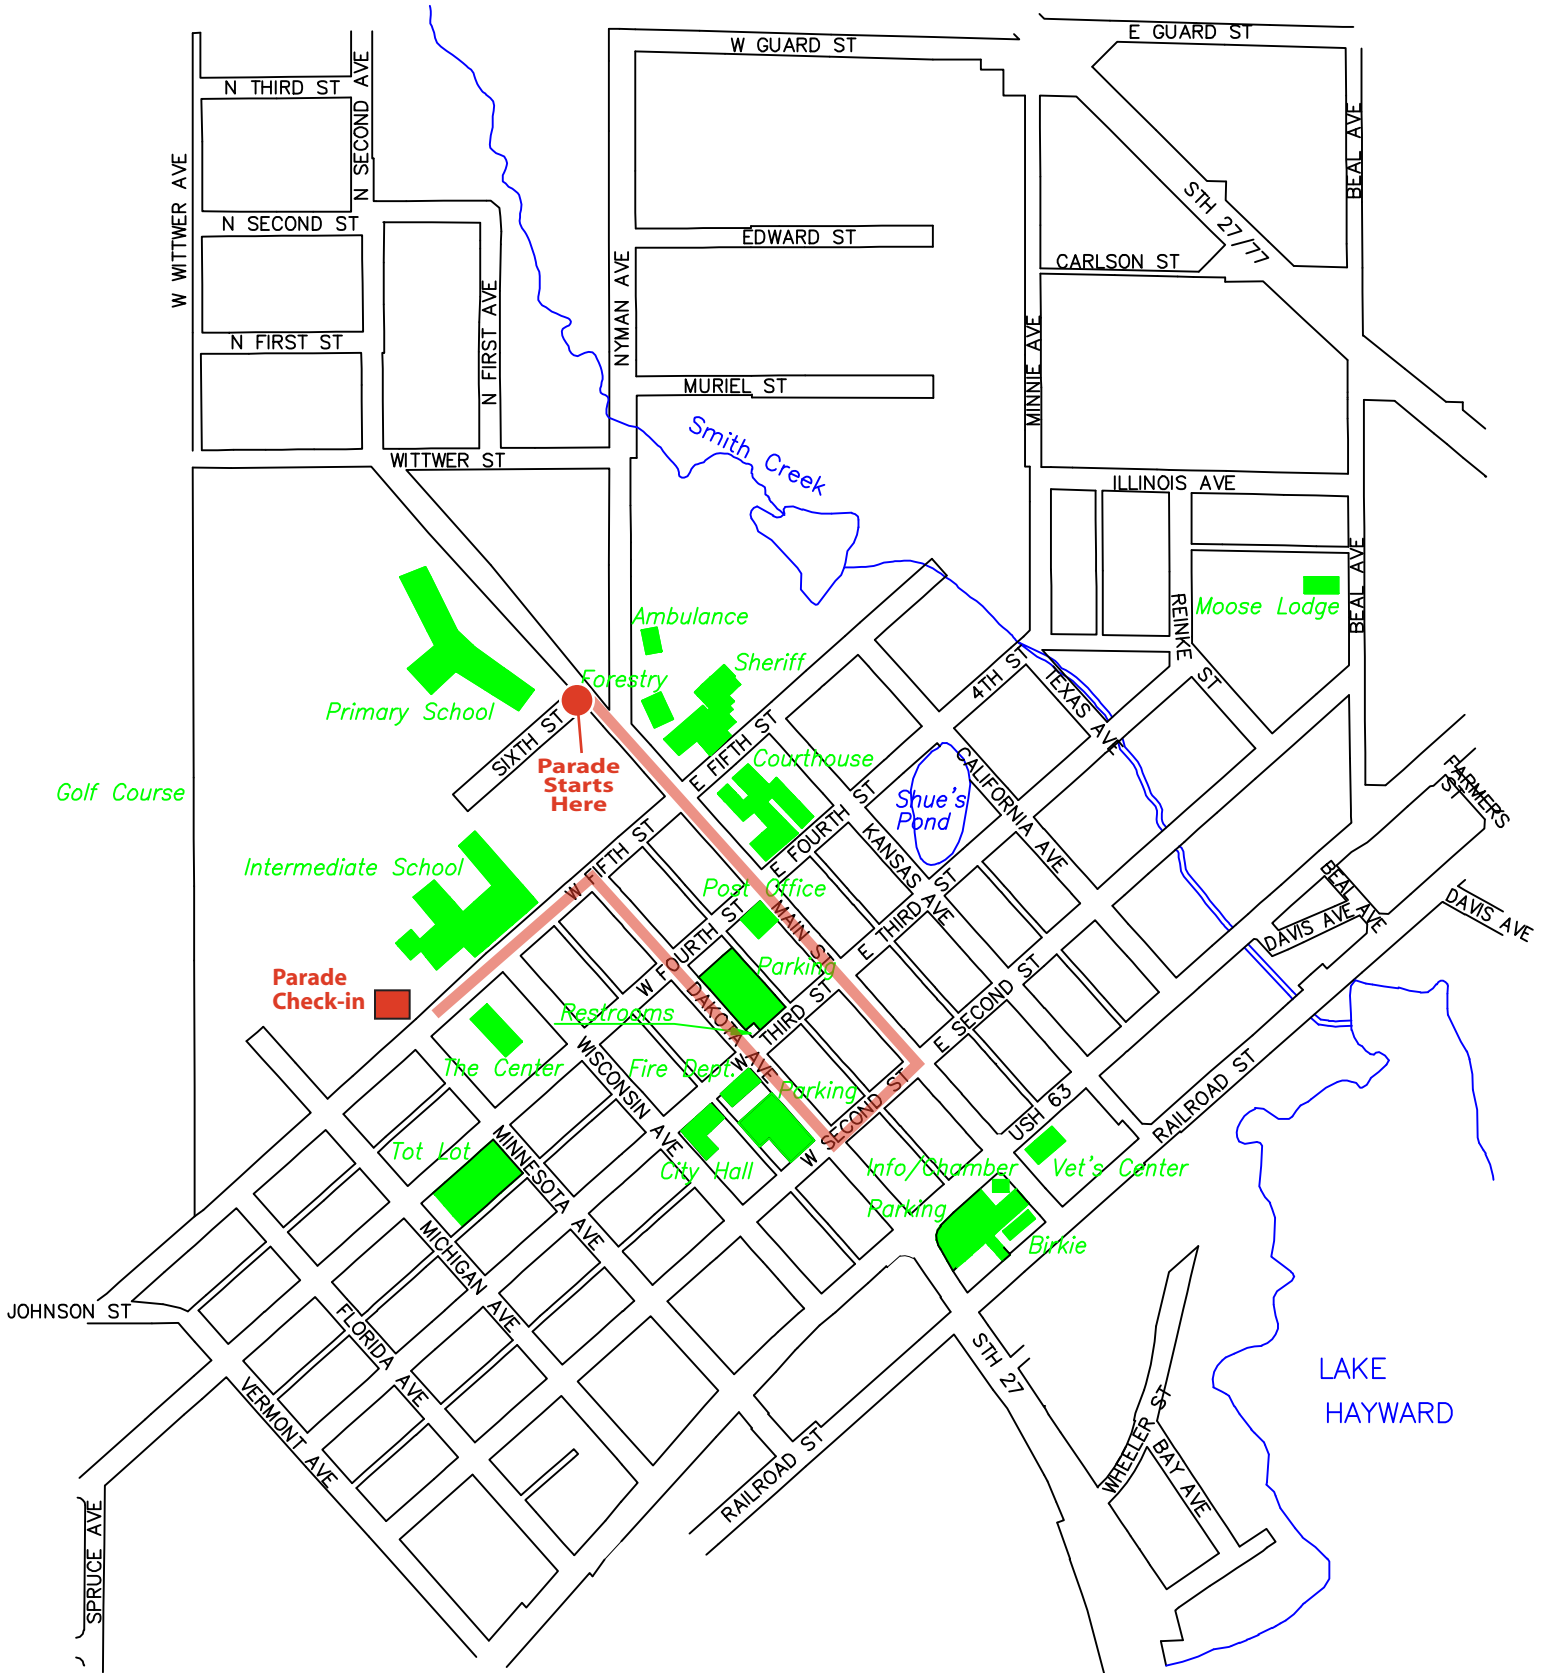

# DOWNTOWN HAYWARD, WI

Directions: Start at Primary school at 6th st and Main, head down Main to 2nd st. Take right onto 2nd and head towards Dakota Ave. Right on Dakota back up to 5th st and end at the Intermediate school.